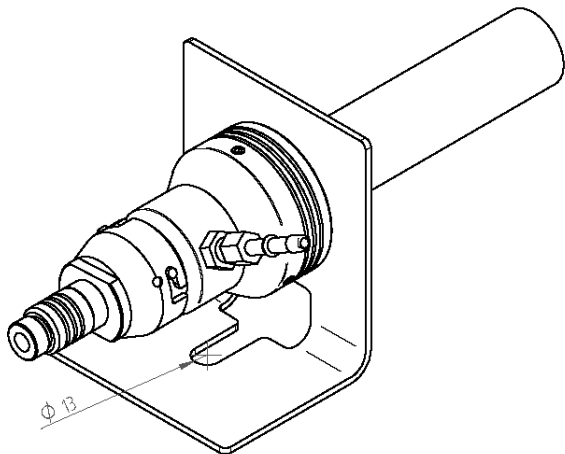

Air purge connector 6mm

3310A240XX	INCONEL	tube	L = 140mm	∅ = 34mm	Diameter
3310A240XX	INCONEL	tube	L = 600mm	∅ = 34mm	Diameter
3310A240XX		Ceramic tube	L = 300mm	∅ = 35mm	Diameter
3310A240XX		Ceramic tube	L = 600mm	∅ = 35mm	Diameter

Note: Dimensions are in mm		Scale: 1 : 2		Weight: 4.15 lbs	
		Date	Name	Name	
		01/09/09			
				Dimensional drawing PSC-DSF-30NG	
				Drawing-no.	PSC-DIA-DSF30-1-1Ma-0
				Rev.	0