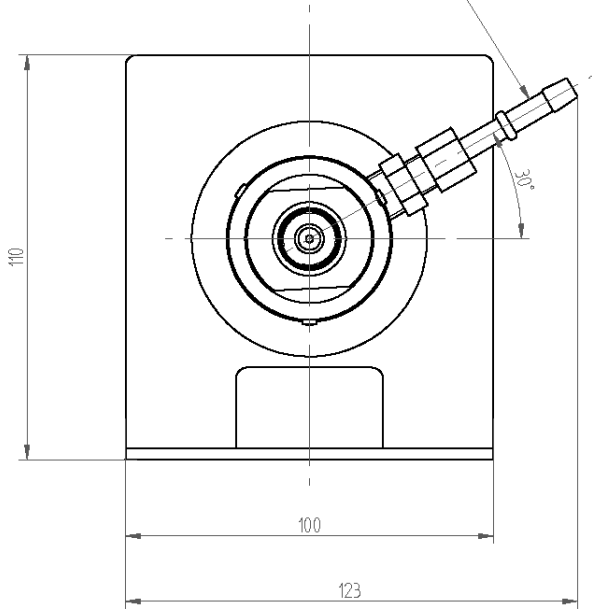

Air purge connector 6mm

3310A240XX	INCONEL	tube	L = 140mm	∅ = 34mm	Diameter
3310A240XX	INCONEL	tube	L = 600mm	∅ = 34mm	Diameter
3310A240XX		Ceramic tube	L = 300mm	∅ = 35mm	Diameter
3310A240XX		Ceramic tube	L = 600mm	∅ = 35mm	Diameter

Note: Dimensions are in mm		Scale: 1 : 2		Weight: 4.15 lbs	
		Date	Name	Name	
		01/09/09			
				Dimensional drawing PSC-DSF-30NG	
				Drawing-no.	PSC-DIA-DSF30-1-1Ma-0
				Rev.	0