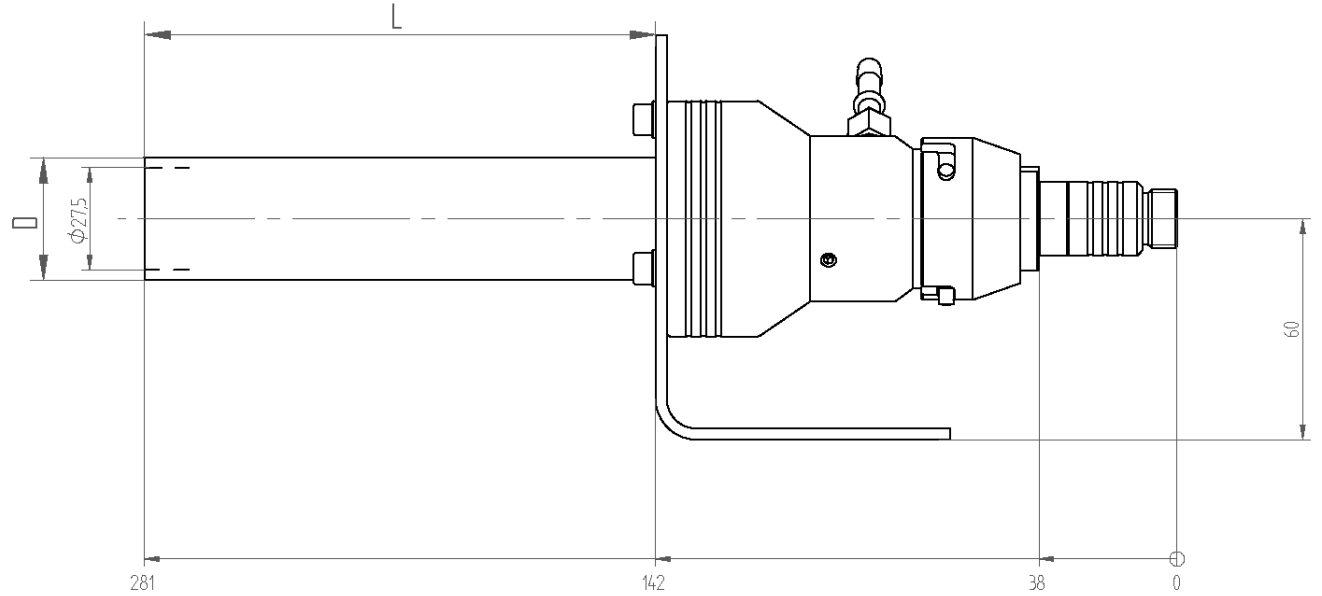

Air purge connector 6mm

3310A240XX	INCONEL	tube	L = 140mm	∅ = 34mm	Diameter
3310A240XX	INCONEL	tube	L = 600mm	∅ = 34mm	Diameter
3310A240XX		Ceramic tube	L = 300mm	∅ = 35mm	Diameter
3310A240XX		Ceramic tube	L = 600mm	∅ = 35mm	Diameter

Note: Dimensions are in mm		Scale: 1 : 2		Weight: 4.15 lbs	
		Date	Name	Name	
		01/09/09			
				Dimensional drawing PSC-DSF-30NG	
				Drawing-no.	PSC-DIA-DSF30-1-1Ma-0
				Rev.	0